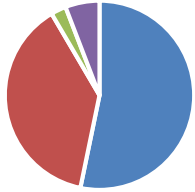

Quarter Horse		Thoroughbred		Standard Bred		Paint	
Foal	76	Foal	30	Foal	5	Foal	7
Mare	39	Mare	24	Mare	0	Mare	3
Stallion	6	Stallion	5	Stallion	0	Stallion	1
TOTAL	121	TOTAL	59	TOTAL	5	TOTAL	11

Total Registrations for 2015 = 196

2015 Totals by Breed	
Quarter Horses	121
Thoroughbreds	59
Standard Breds	5
Paint	11
TOTAL	196

2015 Type	
Mares	66
Stallions	12
Foals	118
TOTAL	196

2016 Registration TOTALS

Quarter Horse		Thoroughbred		Standard Bred		Paint	
Foal	90	Foal	32	Foal	3	Foal	6
Mare	26	Mare	14	Mare	0	Mare	0
Stallion	3	Stallion	0	Stallion	0	Stallion	1
TOTAL	119	TOTAL	46	TOTAL	3	TOTAL	7

Total Registrations for 2016 = 176

2016 Totals by Breed	
Quarter Horses	119
Thoroughbreds	47
Standard Breds	3
Paint	7
TOTAL	176

2016 Type	
Mares	40
Stallions	5
Foals	131
TOTAL	176

PIE CHARTS BY YEAR

Breeds 2014