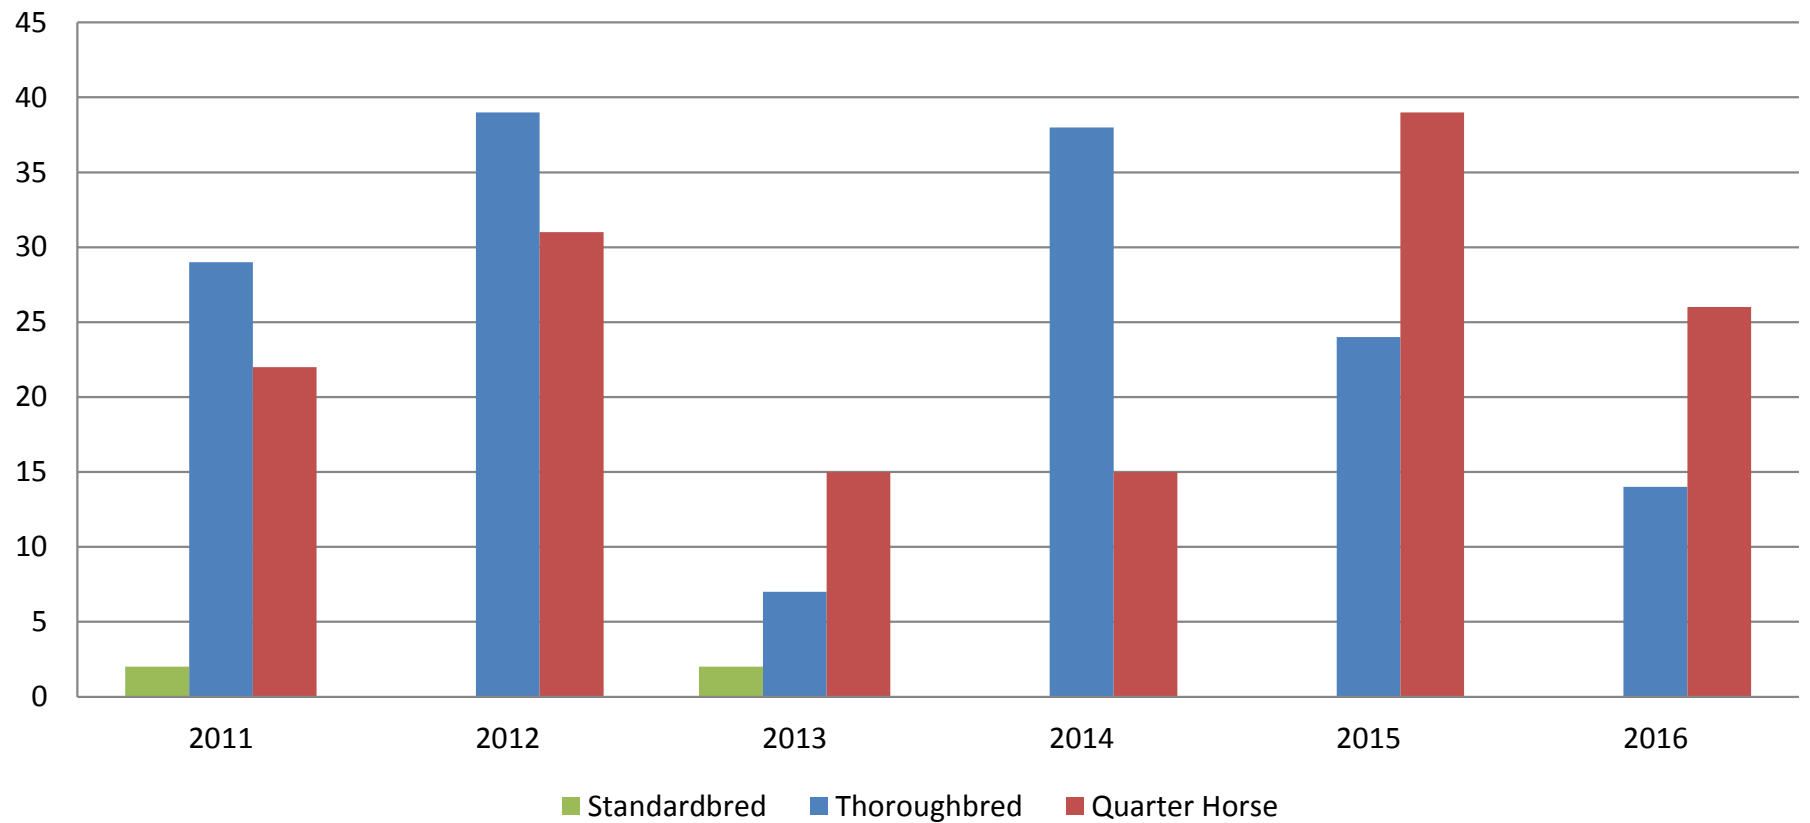

Total Registrations for 2012 = 177

2013 Registration TOTALS

Quarter Horse		Thoroughbred		Standard Bred		Paint		Arabian	
Foal	69	Foal	19	Foal	6	Foal	7	Foal	0
Mare	15	Mare	7	Mare	2	Mare	1	Mare	0
Stallion	3	Stallion	2	Stallion	0	Stallion	0	Stallion	0
TOTAL	87	TOTAL	28	TOTAL	8	TOTAL	8	TOTAL	0

Total Registrations for 2013 = 131

Late Mare Reg. 9

3 YEAR REGISTRATION COMPARISON

Foal Registrations by Breed

Mare Registrations by Breed

Stallion Registrations by Breed