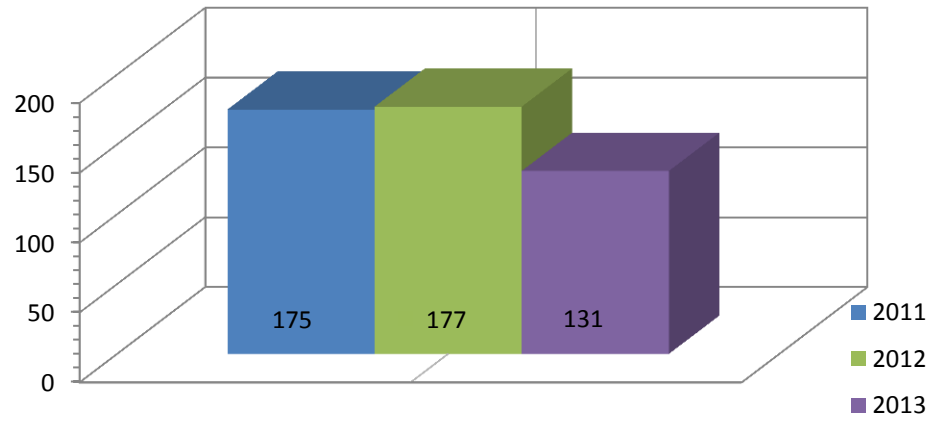

Total Registrations for 2011= 175

*Holiday Registrations: 8 Total

2012 Registration TOTALS

Quarter Horse		Thoroughbred		Standard Bred		Paint		Arabian	
Foal	60	Foal	25	Foal	8	Foal	7	Foal	0
Mare	31	Mare	39	Mare	0	Mare	3	Mare	0
Stallion	2	Stallion	4	Stallion	0	Stallion	0	Stallion	0
TOTAL	93	TOTAL	70	TOTAL	8	TOTAL	10	TOTAL	0

Total Registrations for 2012 = 177

2013 Registration TOTALS

Quarter Horse		Thoroughbred		Standard Bred		Paint		Arabian	
Foal	69	Foal	19	Foal	6	Foal	7	Foal	0
Mare	15	Mare	7	Mare	2	Mare	1	Mare	0
Stallion	3	Stallion	2	Stallion	0	Stallion	0	Stallion	0
TOTAL	87	TOTAL	28	TOTAL	8	TOTAL	8	TOTAL	0

Total Registrations for 2013 = 131

Late Mare Reg. 9

3 YEAR REGISTRATION COMPARISON

Foal Registrations by Breed

Mare Registrations by Breed

Stallion Registrations by Breed