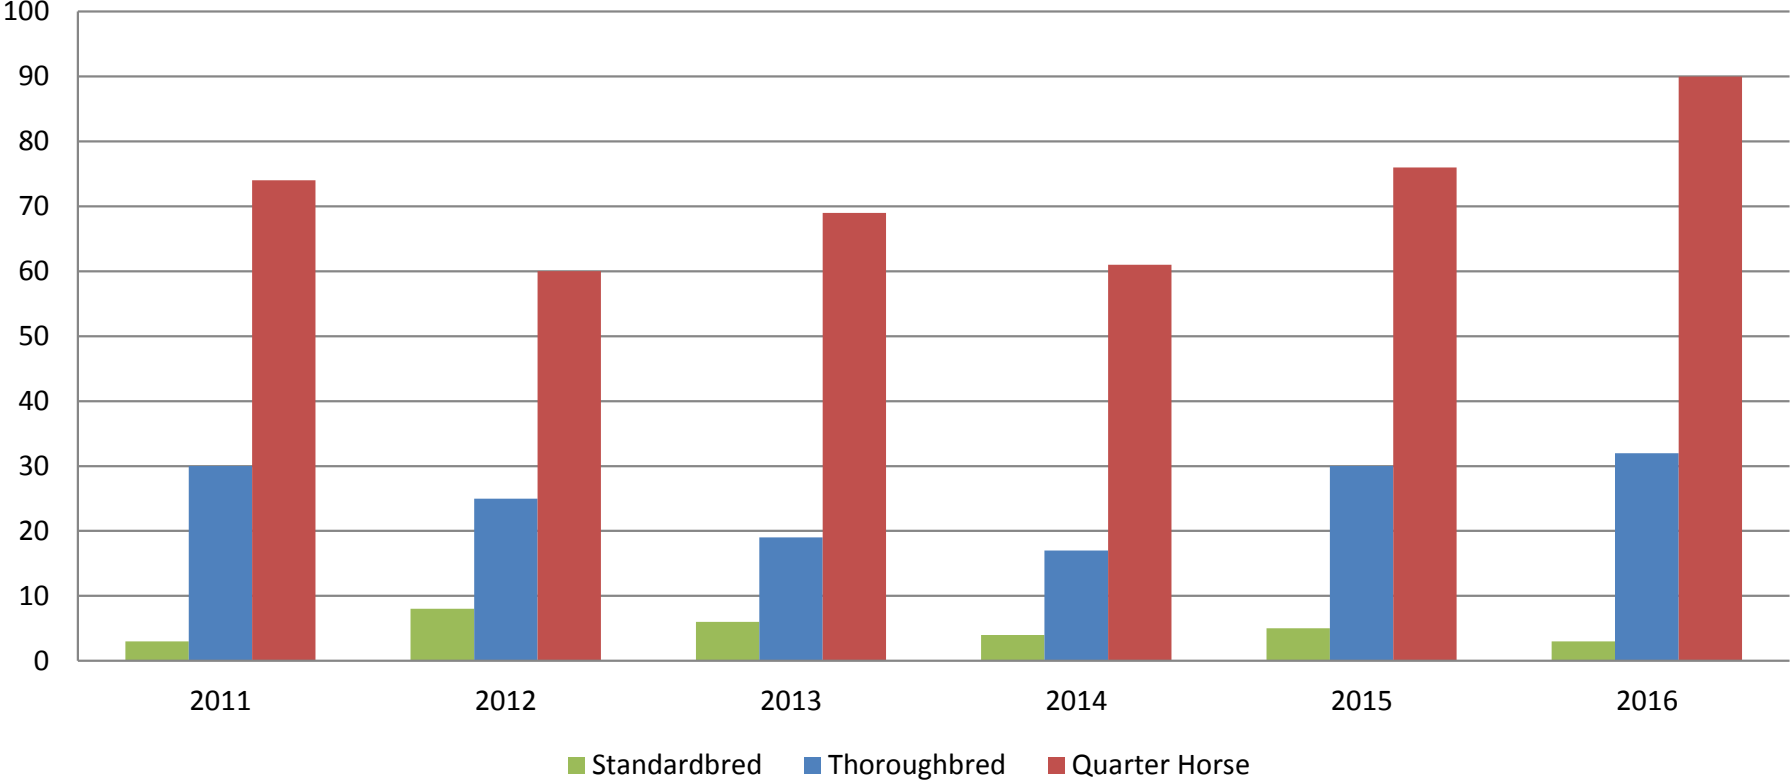

Total Registrations for 2011= 175

*Holiday Registrations: 8 Total

2012 Registration TOTALS

Quarter Horse		Thoroughbred		Standard Bred		Paint		Arabian	
Foal	60	Foal	25	Foal	8	Foal	7	Foal	0
Mare	31	Mare	39	Mare	0	Mare	3	Mare	0
Stallion	2	Stallion	4	Stallion	0	Stallion	0	Stallion	0
TOTAL	93	TOTAL	70	TOTAL	8	TOTAL	10	TOTAL	0

Total Registrations for 2012 = 177

2013 Registration TOTALS

Quarter Horse		Thoroughbred		Standard Bred		Paint		Arabian	
Foal	69	Foal	19	Foal	6	Foal	7	Foal	0
Mare	15	Mare	7	Mare	2	Mare	1	Mare	0
Stallion	3	Stallion	2	Stallion	0	Stallion	0	Stallion	0
TOTAL	87	TOTAL	28	TOTAL	8	TOTAL	8	TOTAL	0

Total Registrations for 2013 = 131

Late Mare Reg. 9

3 YEAR REGISTRATION COMPARISON

Foal Registrations by Breed

Mare Registrations by Breed

Stallion Registrations by Breed