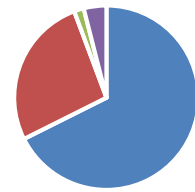

2015 Totals by Breed	
Quarter Horses	121
Thoroughbreds	59
Standard Breds	5
Paint	11
TOTAL	196

2015 Type	
Mares	66
Stallions	12
Foals	118
TOTAL	196

2016 Registration TOTALS

Quarter Horse		Thoroughbred		Standard Bred		Paint	
Foal	90	Foal	32	Foal	3	Foal	6
Mare	26	Mare	14	Mare	0	Mare	0
Stallion	3	Stallion	0	Stallion	0	Stallion	1
TOTAL	119	TOTAL	46	TOTAL	3	TOTAL	7

Total Registrations for 2016 = 176

2016 Totals by Breed	
Quarter Horses	119
Thoroughbreds	47
Standard Breds	3
Paint	7
TOTAL	176

2016 Type	
Mares	40
Stallions	5
Foals	131
TOTAL	176

PIE CHARTS BY YEAR

Breeds 2014

■ Quarter Horses ■ Thoroughbreds
■ Standard Breds ■ Paint

Breeds 2015

■ Quarter Horses ■ Thoroughbreds
■ Standard Breds ■ Paint

Breeds 2016

■ Quarter Horses ■ Thoroughbreds
■ Standard Breds ■ Paint

2011 Registration TOTALS