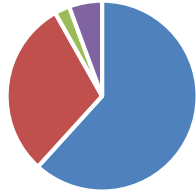

2015 Totals by Breed	
Quarter Horses	121
Thoroughbreds	59
Standard Breds	5
Paint	11
TOTAL	196

2015 Type	
Mares	66
Stallions	12
Foals	118
TOTAL	196

2016 Registration TOTALS

Quarter Horse		Thoroughbred		Standard Bred		Paint	
Foal	90	Foal	32	Foal	3	Foal	6
Mare	26	Mare	14	Mare	0	Mare	0
Stallion	3	Stallion	0	Stallion	0	Stallion	1
TOTAL	119	TOTAL	46	TOTAL	3	TOTAL	7

Total Registrations for 2016 = 176

2016 Totals by Breed	
Quarter Horses	119
Thoroughbreds	47
Standard Breds	3
Paint	7
TOTAL	176

2016 Type	
Mares	40
Stallions	5
Foals	131
TOTAL	176

PIE CHARTS BY YEAR

Breeds 2014

■ Quarter Horses ■ Thoroughbreds
■ Standard Breds ■ Paint

Breeds 2015

■ Quarter Horses ■ Thoroughbreds
■ Standard Breds ■ Paint

Breeds 2016

■ Quarter Horses ■ Thoroughbreds
■ Standard Breds ■ Paint

2011 Registration TOTALS