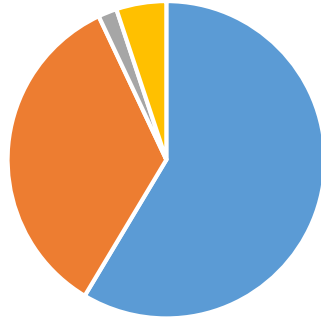

Quarter Horse		Thoroughbred		Standard Bred		Paint	
Foal	67	Foal	33	Foal	3	Foal	5
Mare	22	Mare	21	Mare	0	Mare	2
Stallion	3	Stallion	0	Stallion	0	Stallion	1
TOTAL	92	TOTAL	54	TOTAL	3	TOTAL	8

2017 Totals by Breed	
Quarter Horses	92
Thoroughbreds	54
Standard Breds	3
Paint	8
TOTAL	157

2017 Type	
Mares	45
Stallions	4
Foals	108
TOTAL	157

TOTAL Registrations for 2017 = 157

Breeds 2014

■ Quarter Horses ■ Thoroughbreds
■ Standard Breds ■ Paint

Breeds 2015

■ Quarter Horses ■ Thoroughbreds
■ Standard Breds ■ Paint

Breeds 2016

■ Quarter Horses ■ Thoroughbreds
■ Standard Breds ■ Paint

Breeds 2017

■ Quarter Horses ■ Thoroughbreds ■ Standard Breds ■ Paint